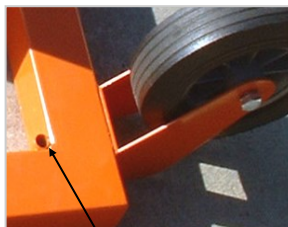

Mobile Patrol Stand

Features:

- Available with the TC-400 or TC-600 model
- Fits into a standard pick-up truck bed
- Powder coated 36"W x 33"D safety orange steel base with four anchor holes ensure stability
- Your choice of 6 ft. or 8 ft. aluminum pole, 3.5 OD
- Long-life 10-inch solid wheels
- Fixed Speed Limit sign (optional)
- Interchangeable Speed Limit sign (optional)

Ideal for:

- School Crossings
- Primary Facility Entrance
- Controlled Campus Roads
- Dock Traffic
- Parking Decks
- Multimodal Terminals
- Forklift Traffic

 Proudly Engineered and
Manufactured in the USA

One-person operation to tilt and roll to a new location

Anchor holes for extra stability

Angled wheels ensure stability and easy-tilt when ready to move

Interchangeable Speed Limit Display Option